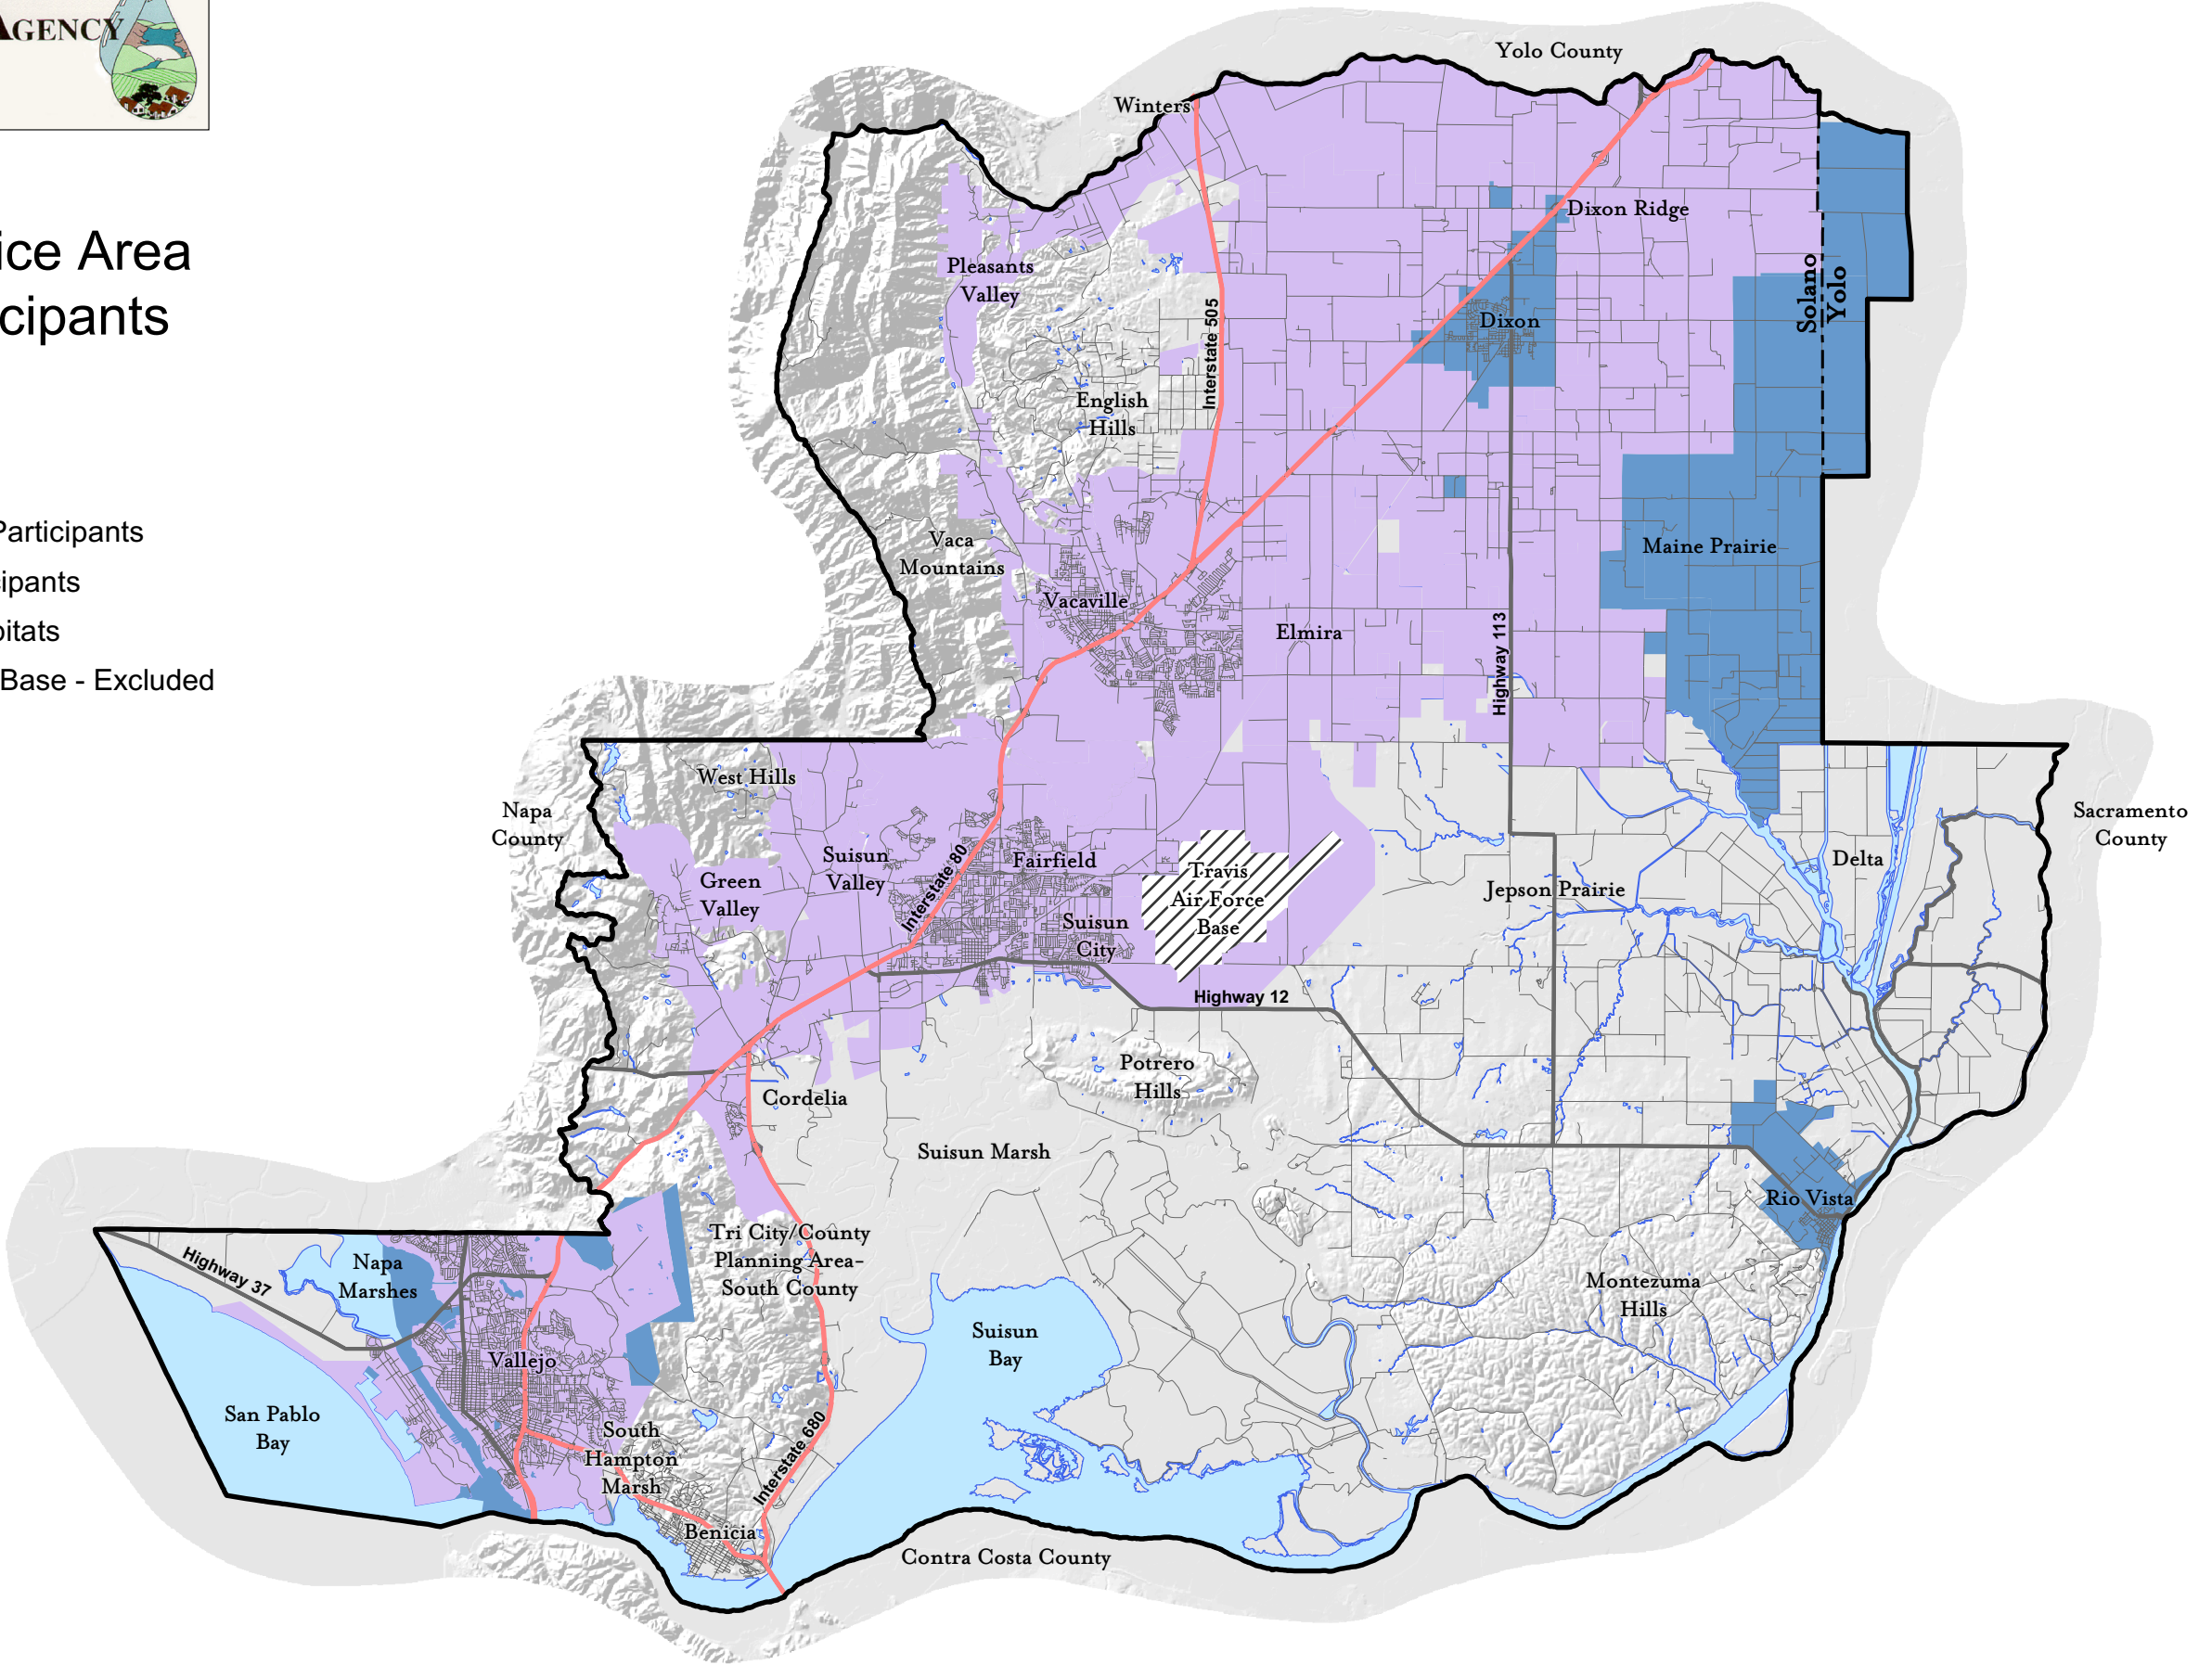

**Figure 1-2
Solano Project Service Area
and Voluntary Participants**

- Solano Project Participants
- Additional Participants
- Open Water Habitats
- Travis Air Force Base - Excluded
- Plan Area

0 1 2 4 Miles