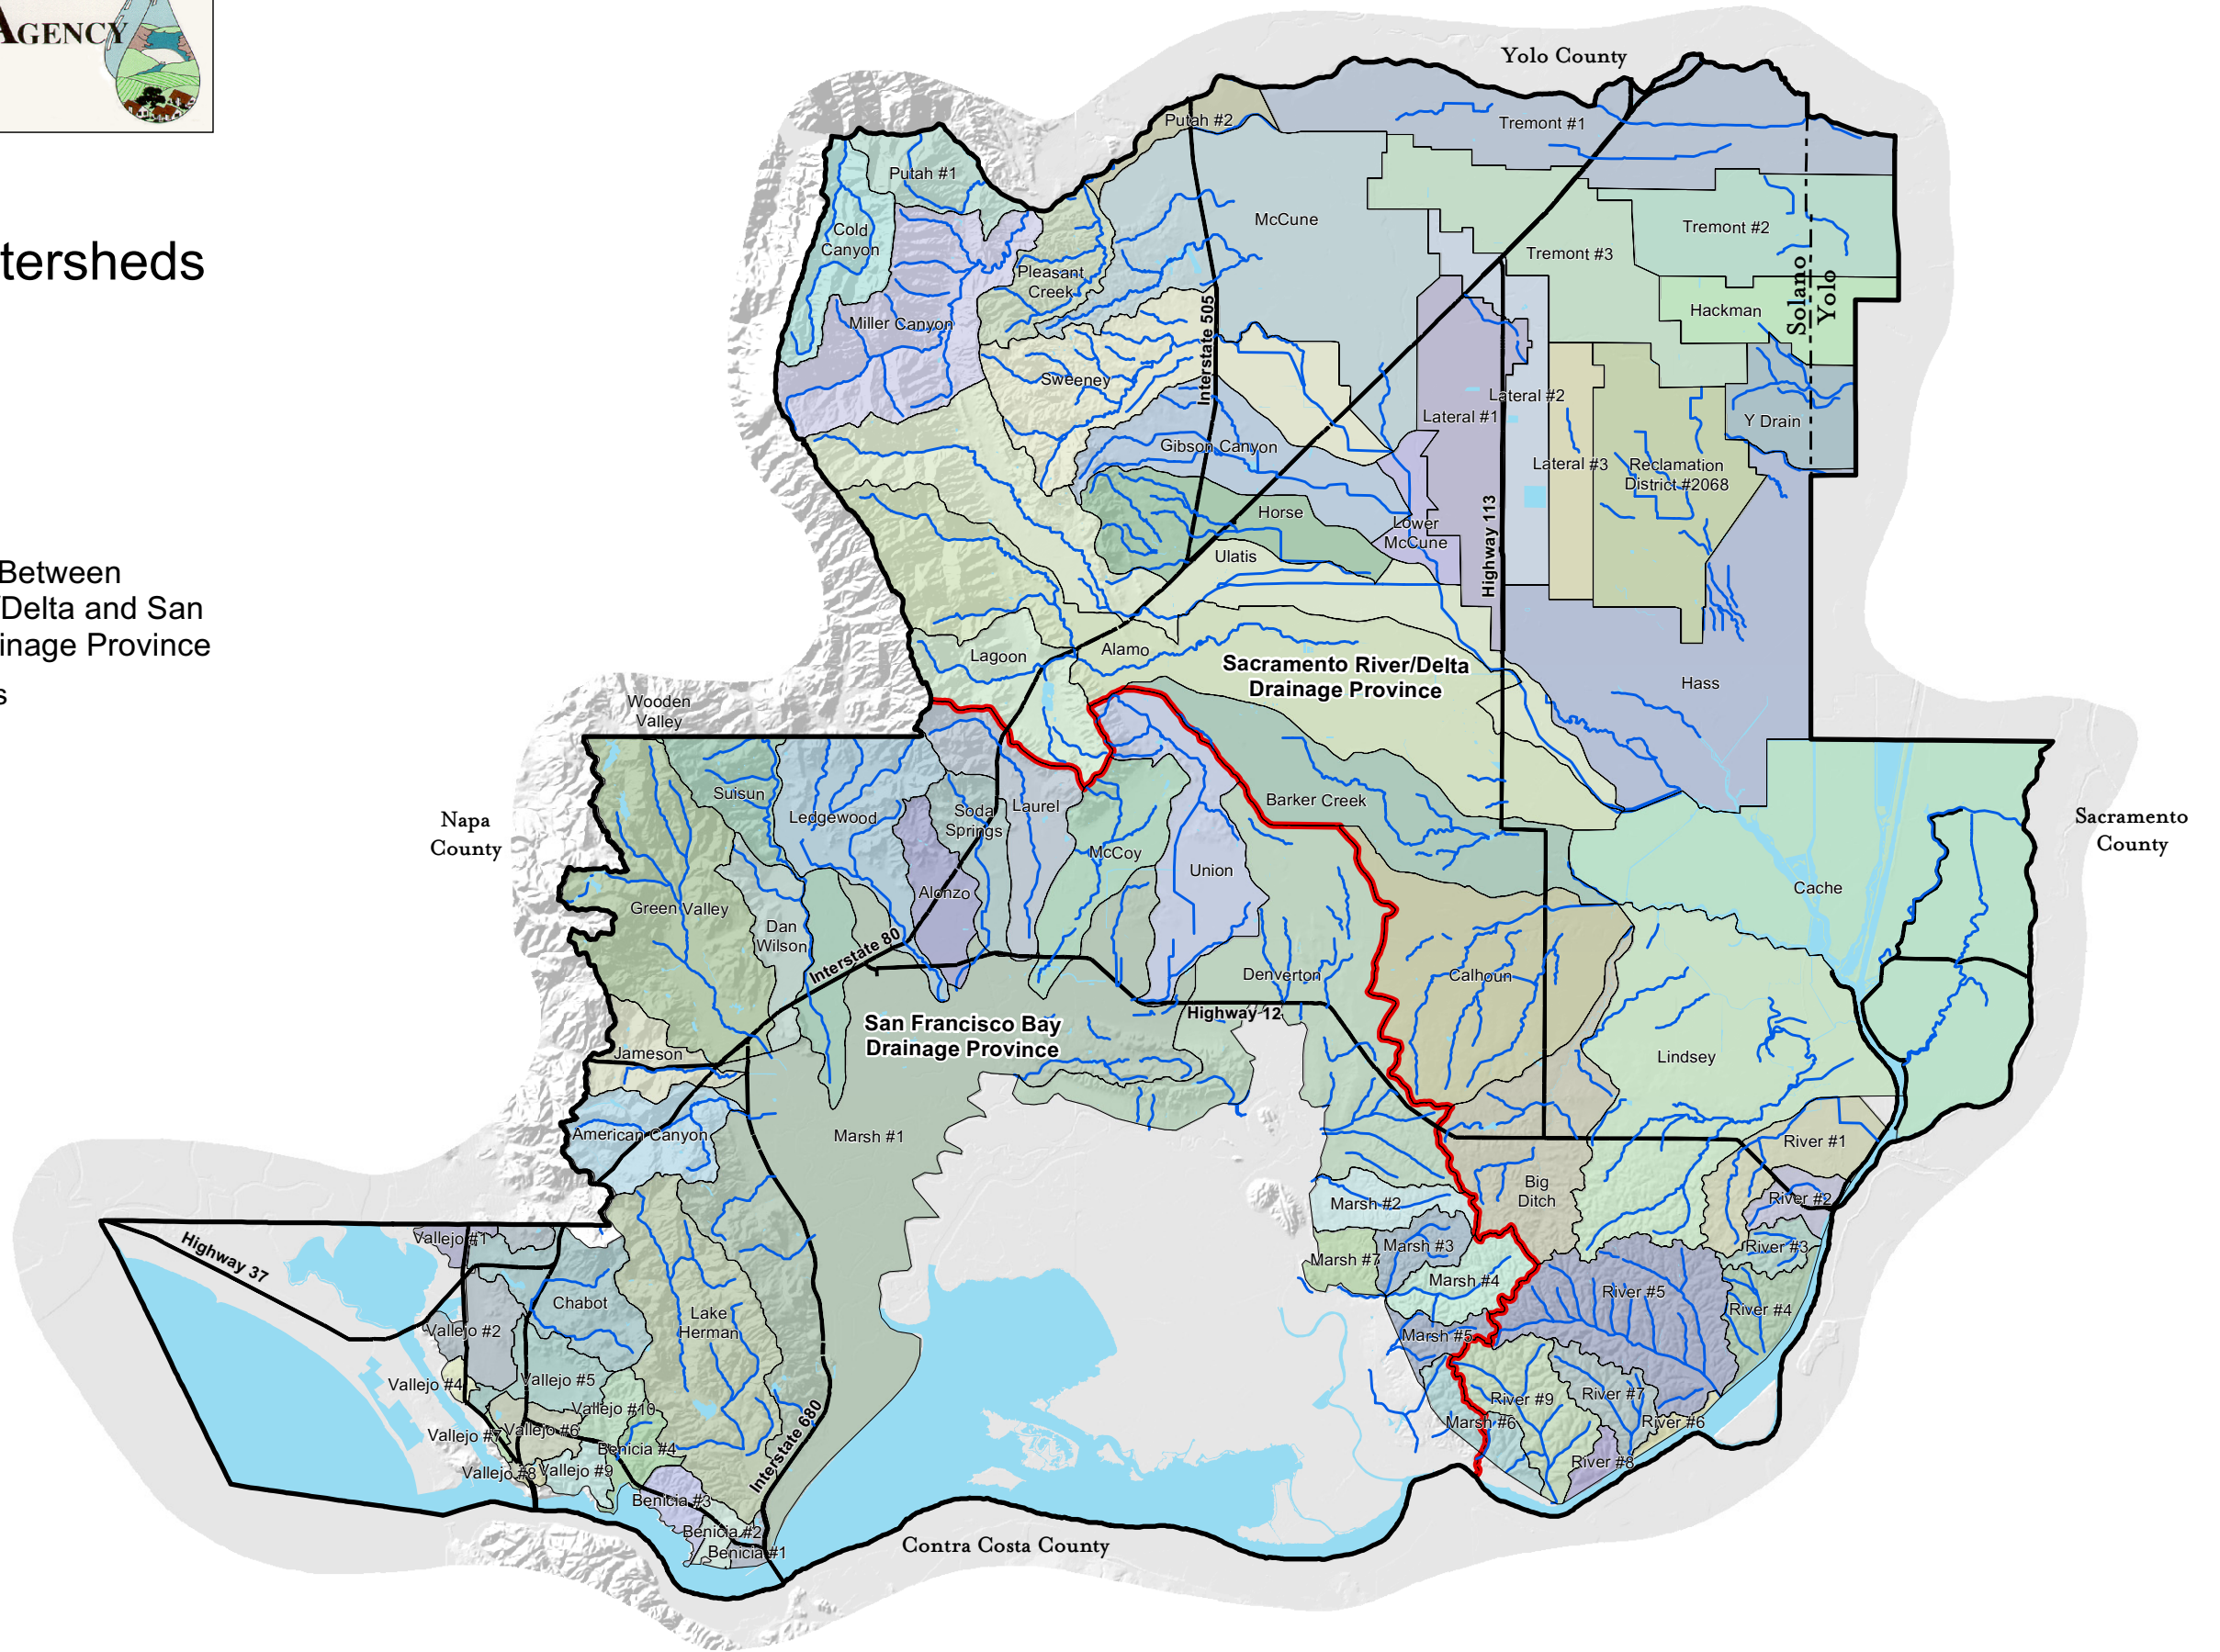

**Figure 3-5
Solano County Watersheds**

- ~ Major Roads
- ~ Waterways
- Watershed Divide Between
— Sacramento River/Delta and San Francisco Bay Drainage Province
- Open Water Habitats

SOURCE: CH2MHILL, dated 2000