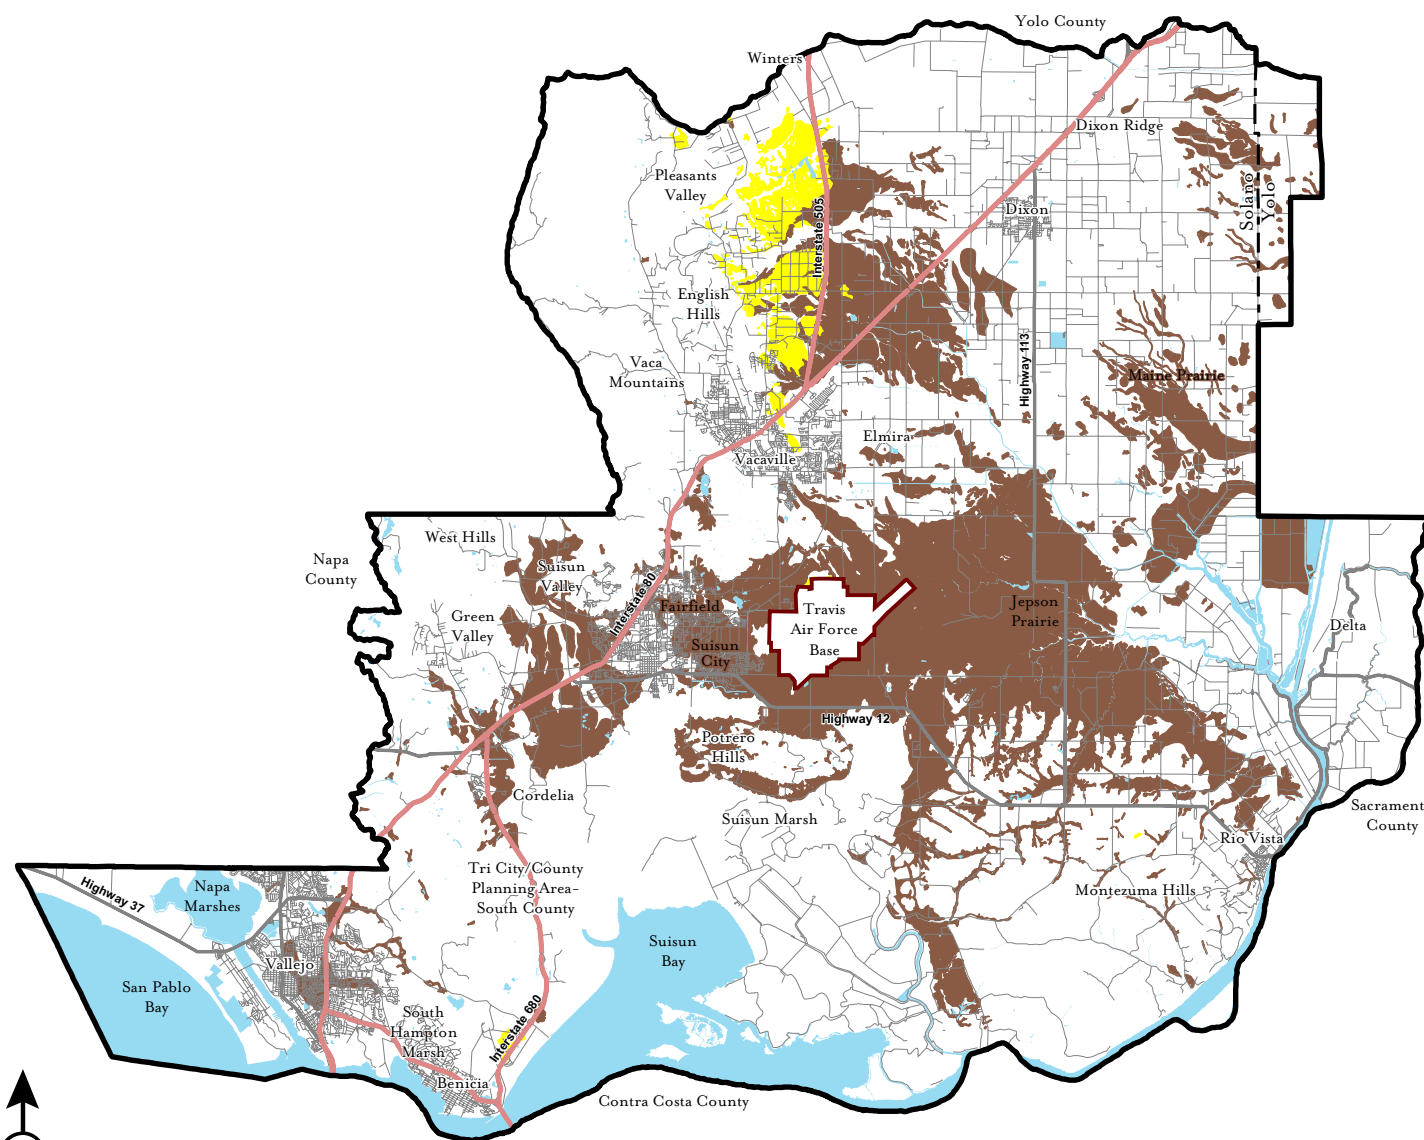

**Figure 3-6**  
**Historic and Current Extent of**  
**Vernal Pool Habitat in Solano County**

**Historical Potential Vernal Pool Areas**

Hard pan: 7,380 acres  
 Clay pan: 111,647 acres

**Current Potential Vernal Pool Areas**

Hard pan: 3,675  
 Clay pan: 46,285

**Vernal Pool Soils**

- Clay pan
- Hard pan

0 3 6 Miles