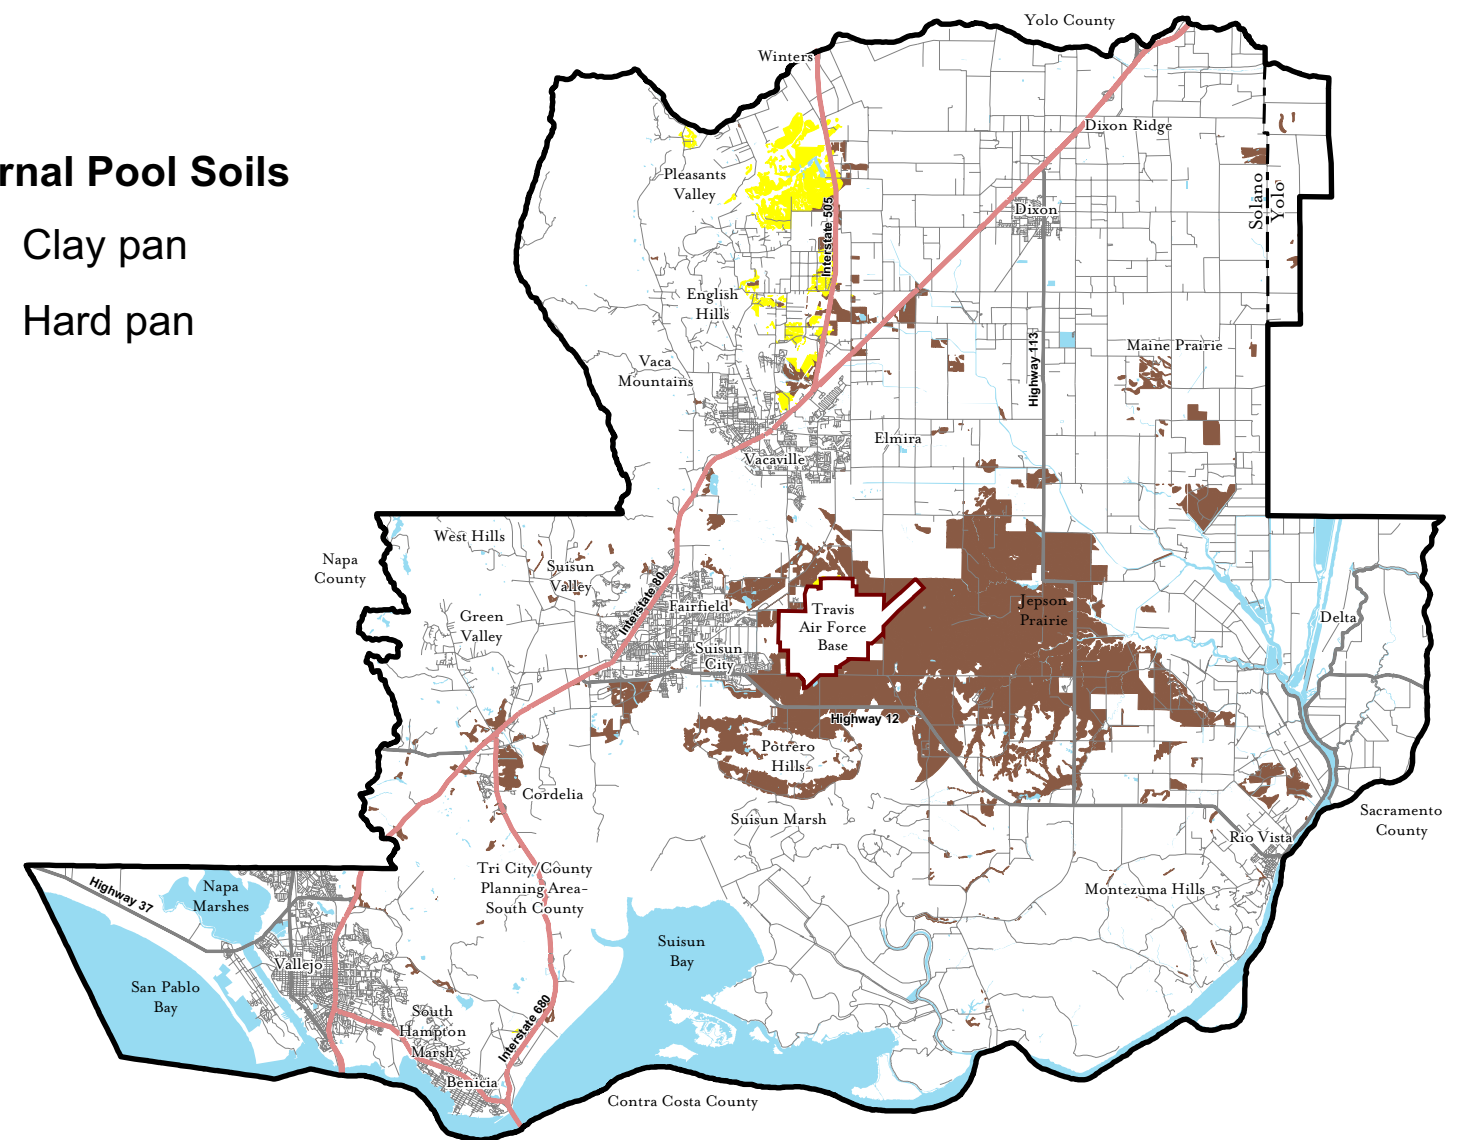

**Figure 3-6**  
**Historic and Current Extent of**  
**Vernal Pool Habitat in Solano County**

**Historical Potential Vernal Pool Areas**

Hard pan: 7,380 acres  
 Clay pan: 111,647 acres

**Current Potential Vernal Pool Areas**

Hard pan: 3,675  
 Clay pan: 46,285

**Vernal Pool Soils**

- Clay pan
- Hard pan

0 3 6 Miles