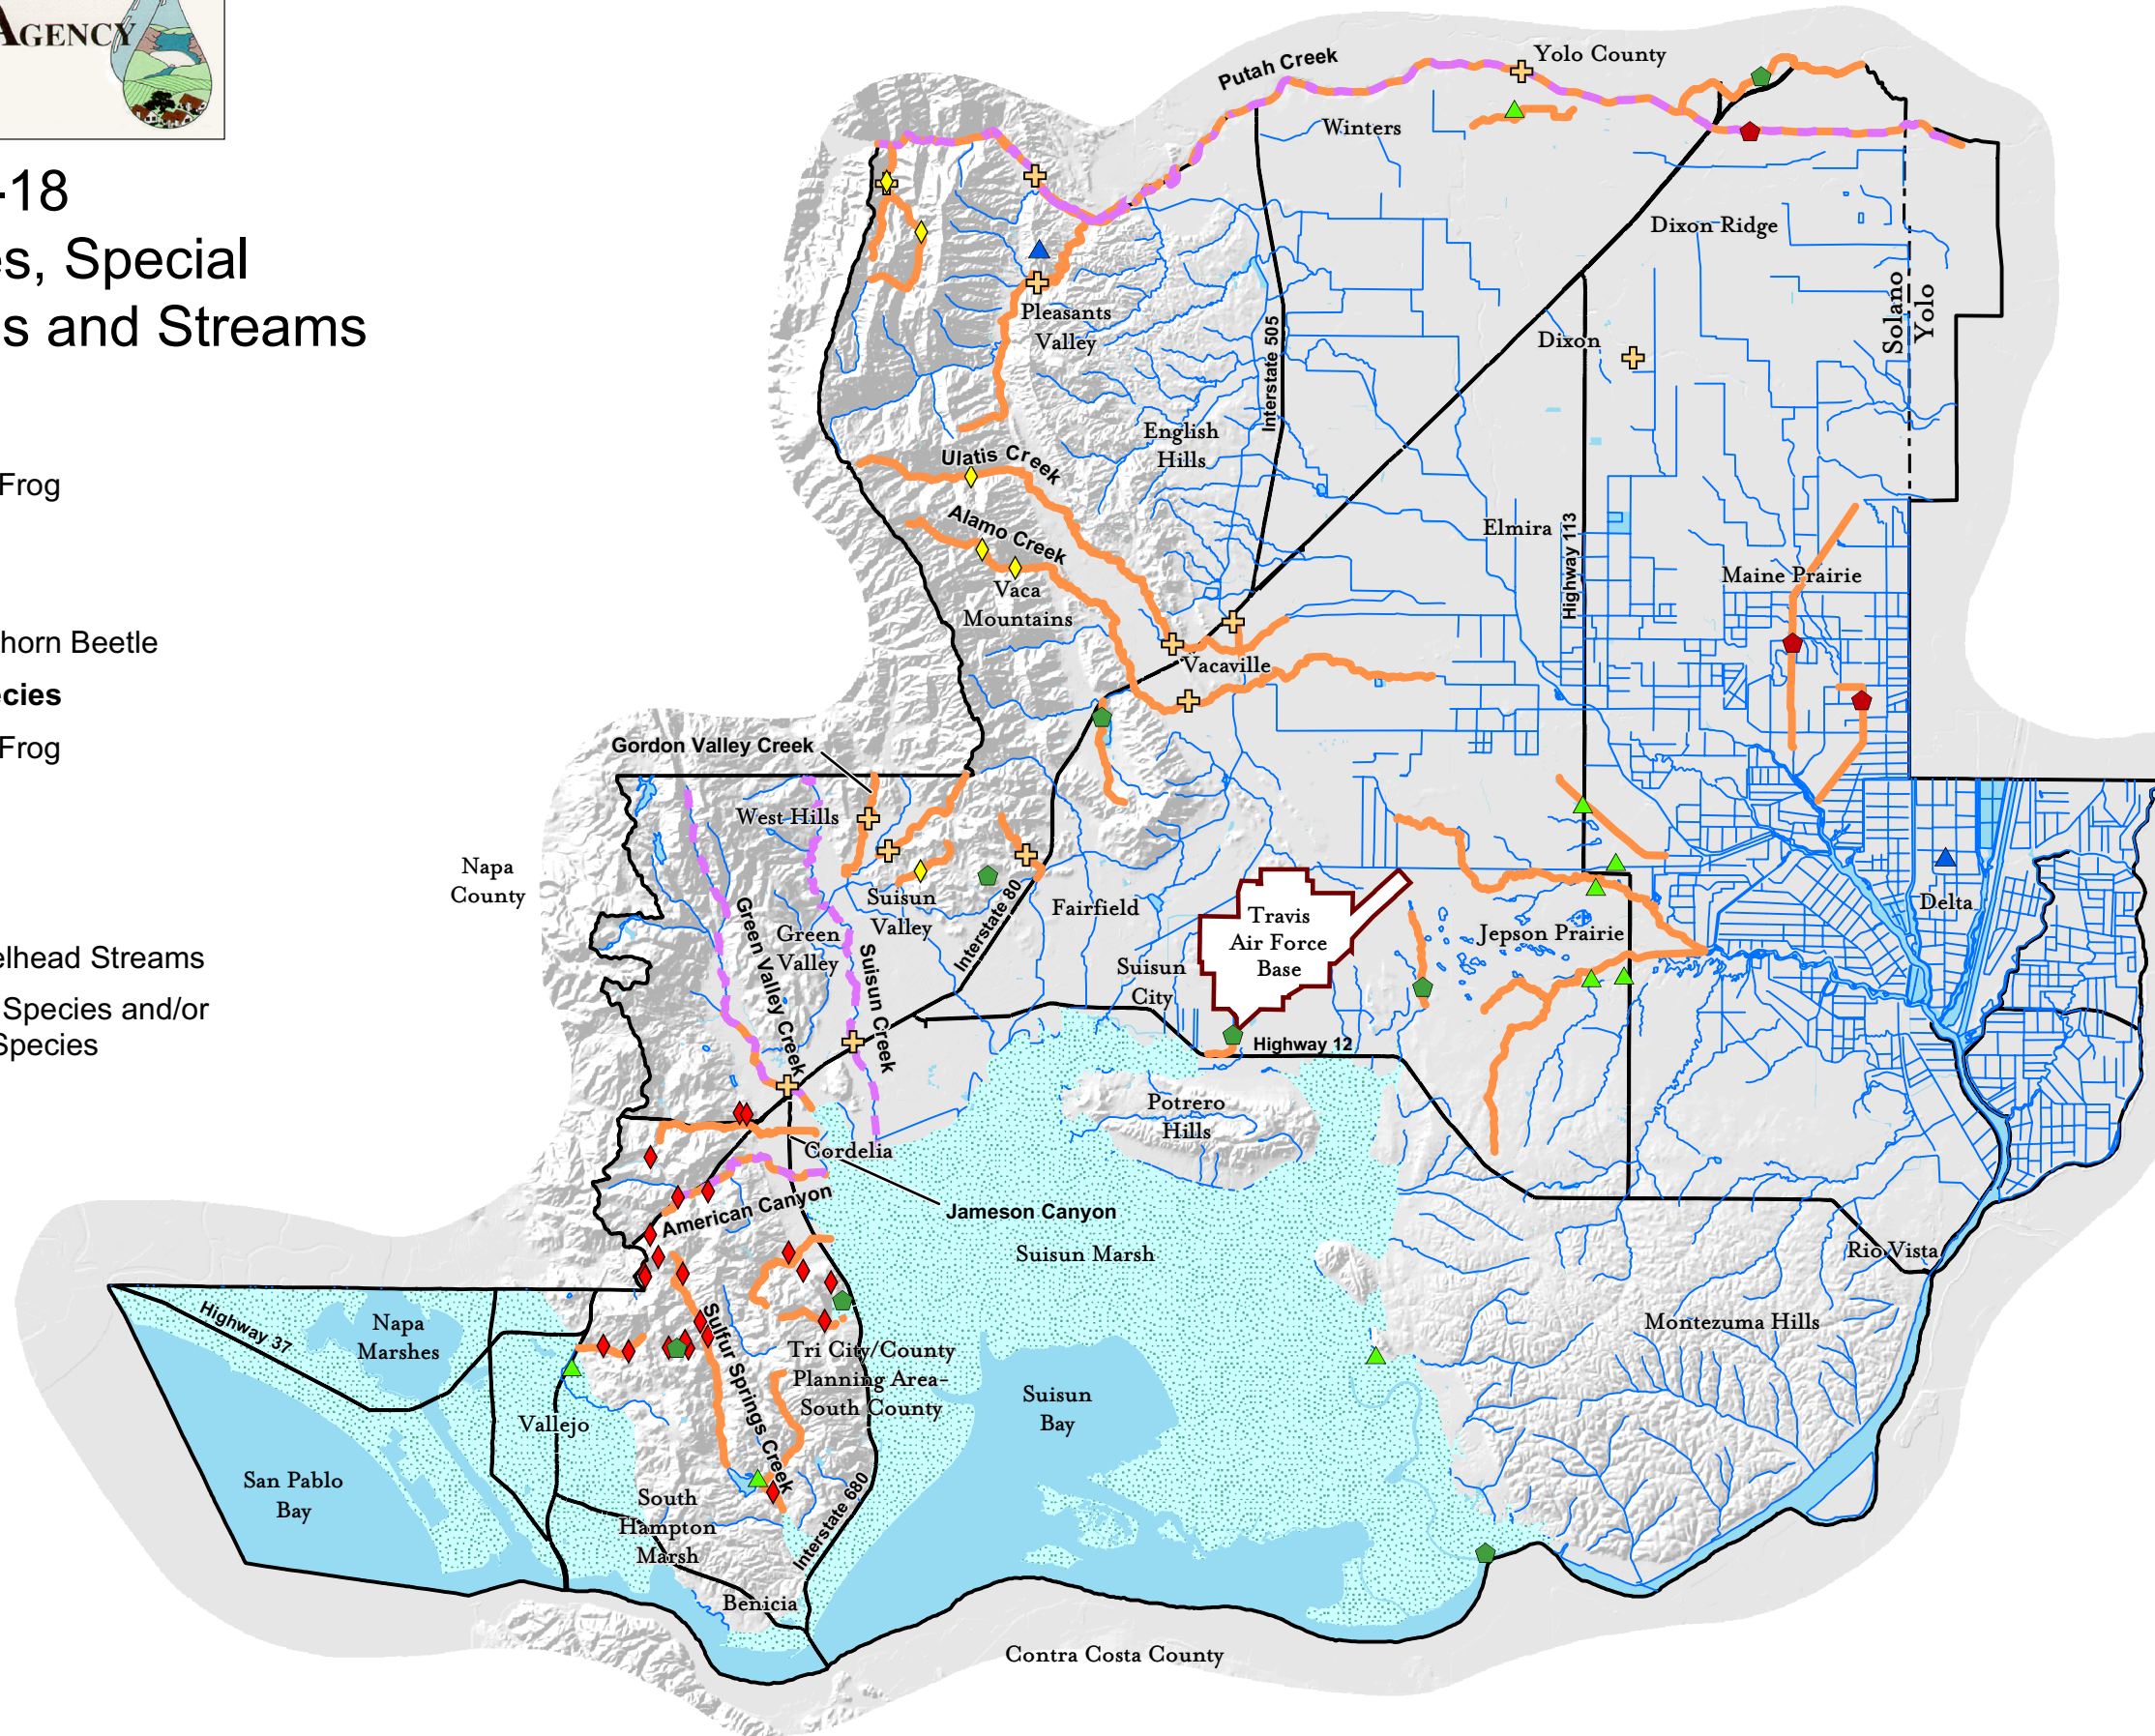

**Figure 4-18**  
**Covered Species, Special Management Species and Streams**

**Covered Species**

- ◆ California Red-legged Frog
- ◆ Giant Garter Snake
- ▲ Tricolored Blackbird
- ⊕ Valley Elderberry Longhorn Beetle

**Special Management Species**

- ◆ Foothill Yellow-legged Frog
- ◆ Western Pond Turtle
- ▲ Yellow-breasted Chat

- ~ Waterways
- ~ Chinook Salmon / Steelhead Streams
- ~ Streams with Covered Species and/or Special Management Species
- ▭ Travis Air Force Base
- ▭ Marsh
- ▭ Open Water Habitats

0 2 4 Miles