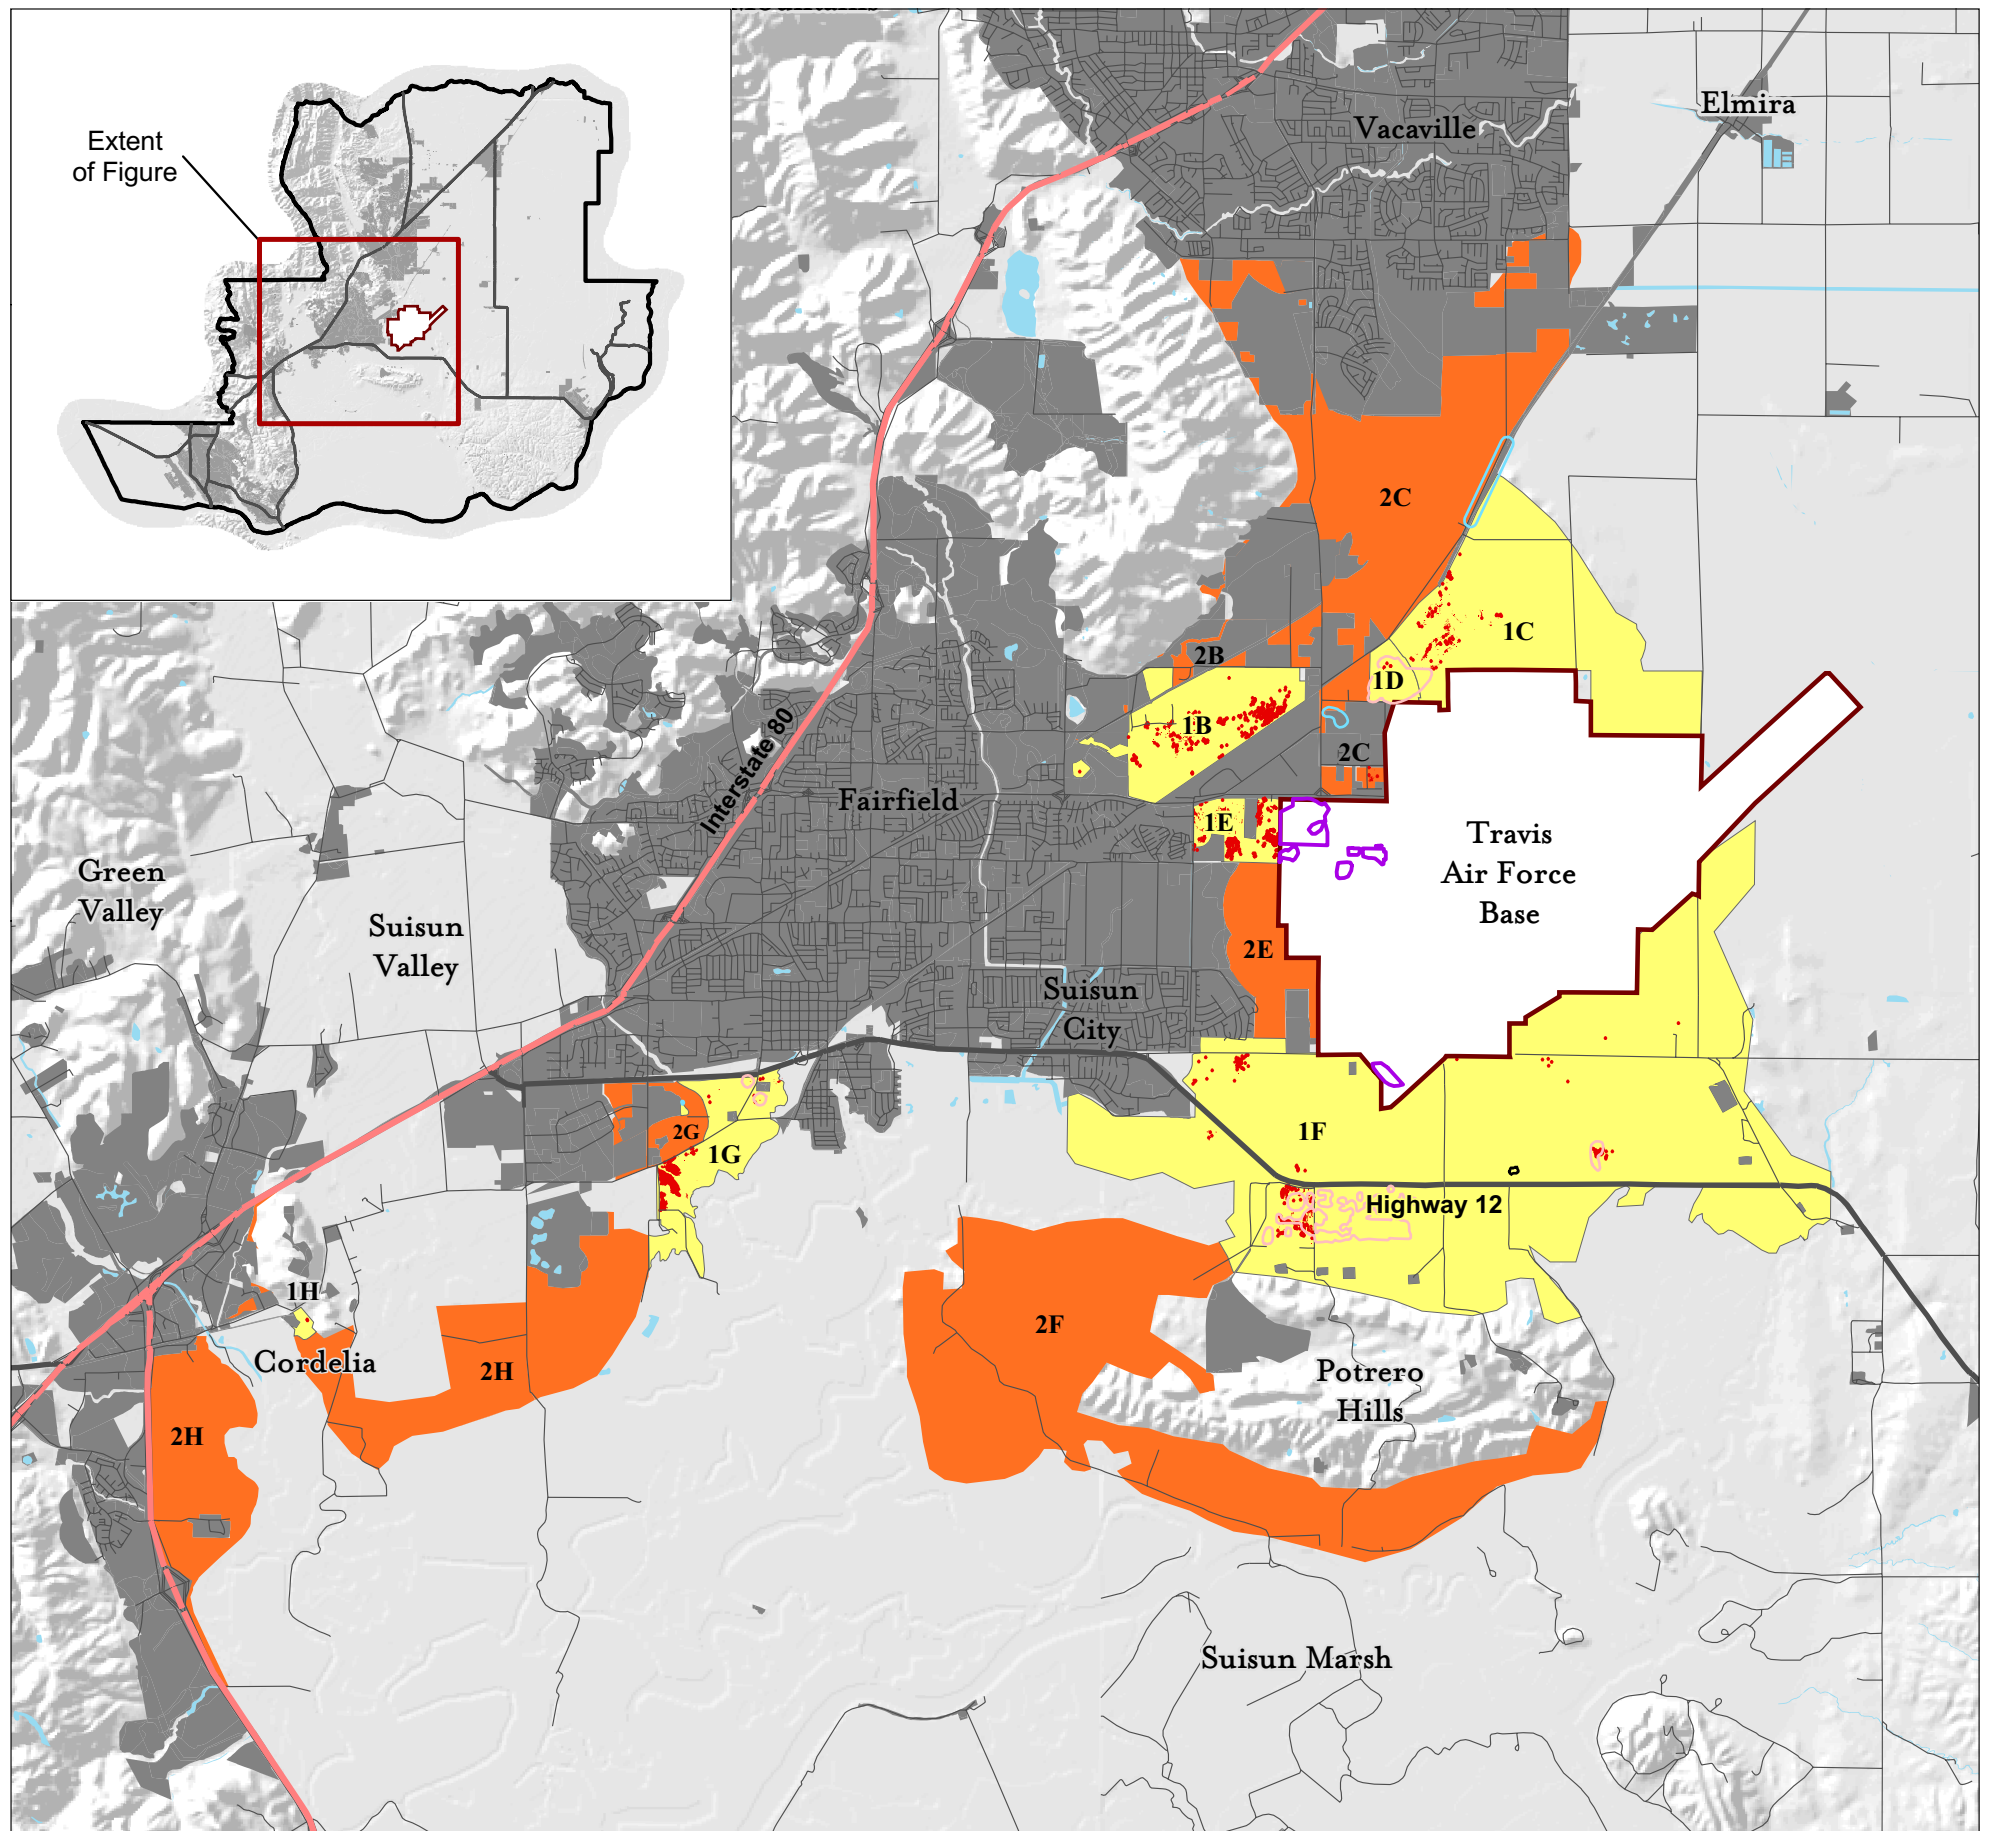

**Figure 4-7
Contra Costa Goldfield
Conservation Areas**

- Travis Air Force Base
- Developed
- Open Water Habitats
- Contra Costa Goldfield Occurrences (Specific)
- Contra Costa Goldfield Occurrences (General)
- Other Presence / Absence Records (Primarily from CNDDB)**
- Presumed extirpated
- Status Unknown
- Presumed Present
- Contra Costa Goldfield Population Areas**
- Core Population Areas
- Potential Habitat, Watershed, and Corridor Areas
- 1B Subarea Designations**

Core Population Areas

Letter	Subarea Name	Conservation Criteria
1B	McCoy Creek Basin	3, 4, and 7
1C	Upper Union Creek	1, 3, 5, 6, and 7
1D	Vanden	3, 4, and 7
1E	Walters/Air Base Parkway	3, 4, and 7
1F	Potrero Hills/Lower Union Creek/Denverton Creek	1, 2, 3, 4, 5, 6, and 7
1G	Ledgewood Creed	2, 3, 4, 6 and 7
1H	Cordelia	3, 4, 6 and 7

0 0.75 1.5
Miles