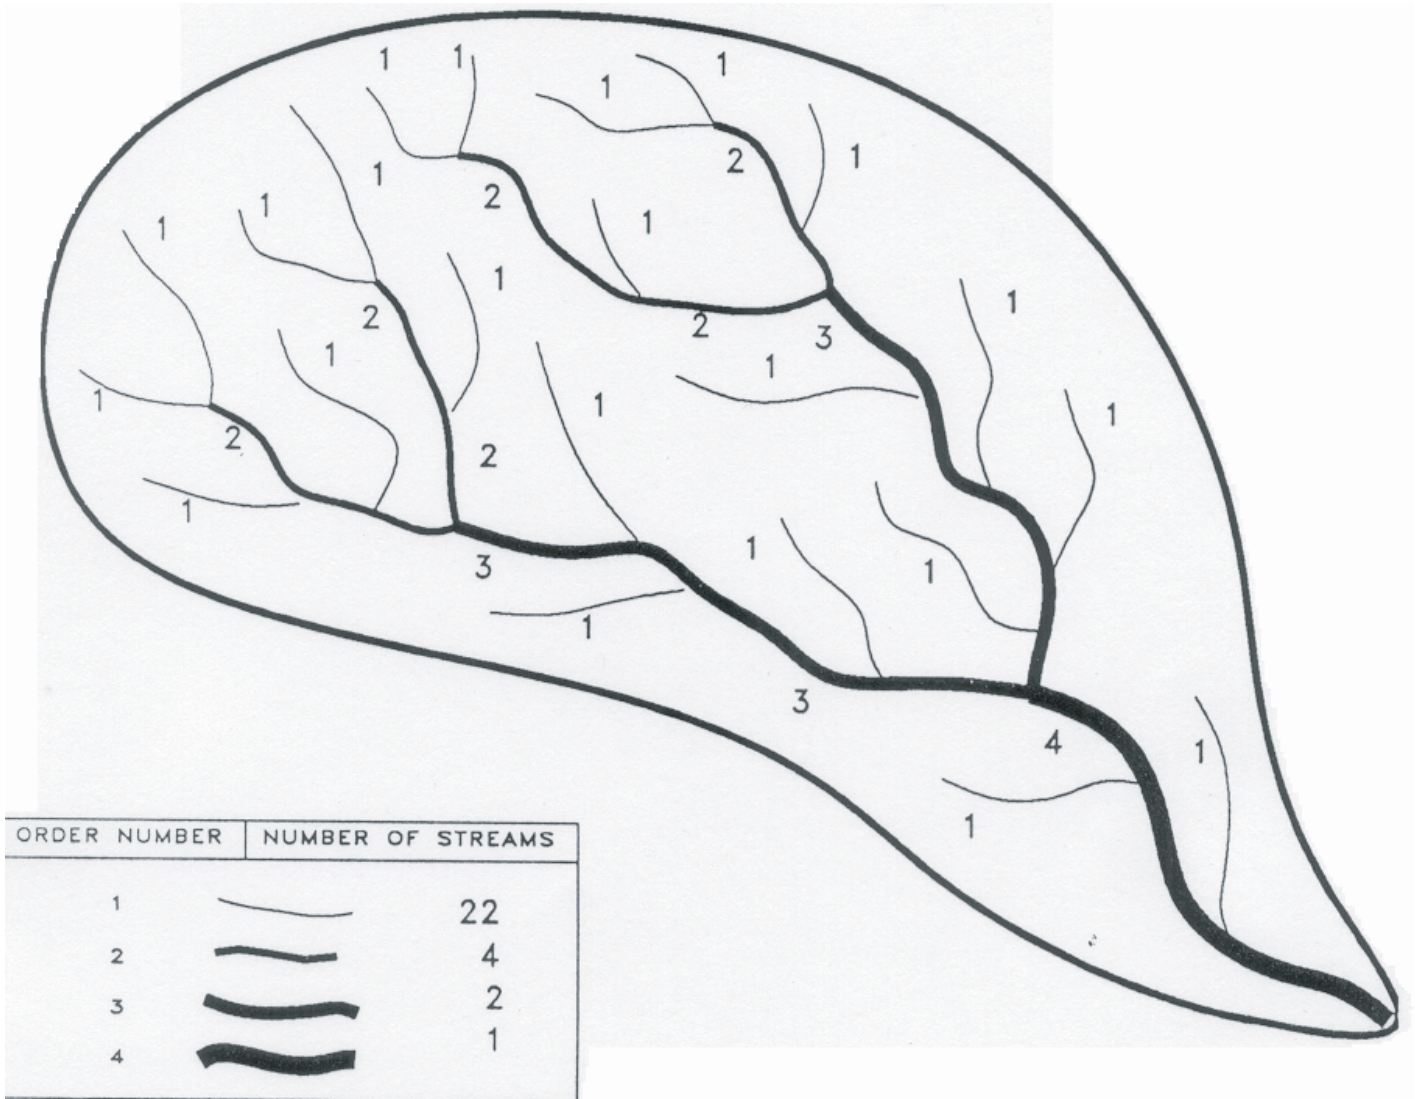

Figure 6-1
Stream Order Designation

Source: California Salmonid Stream Habitat Restoration Manual.
California Department of Fish and Game 1991.