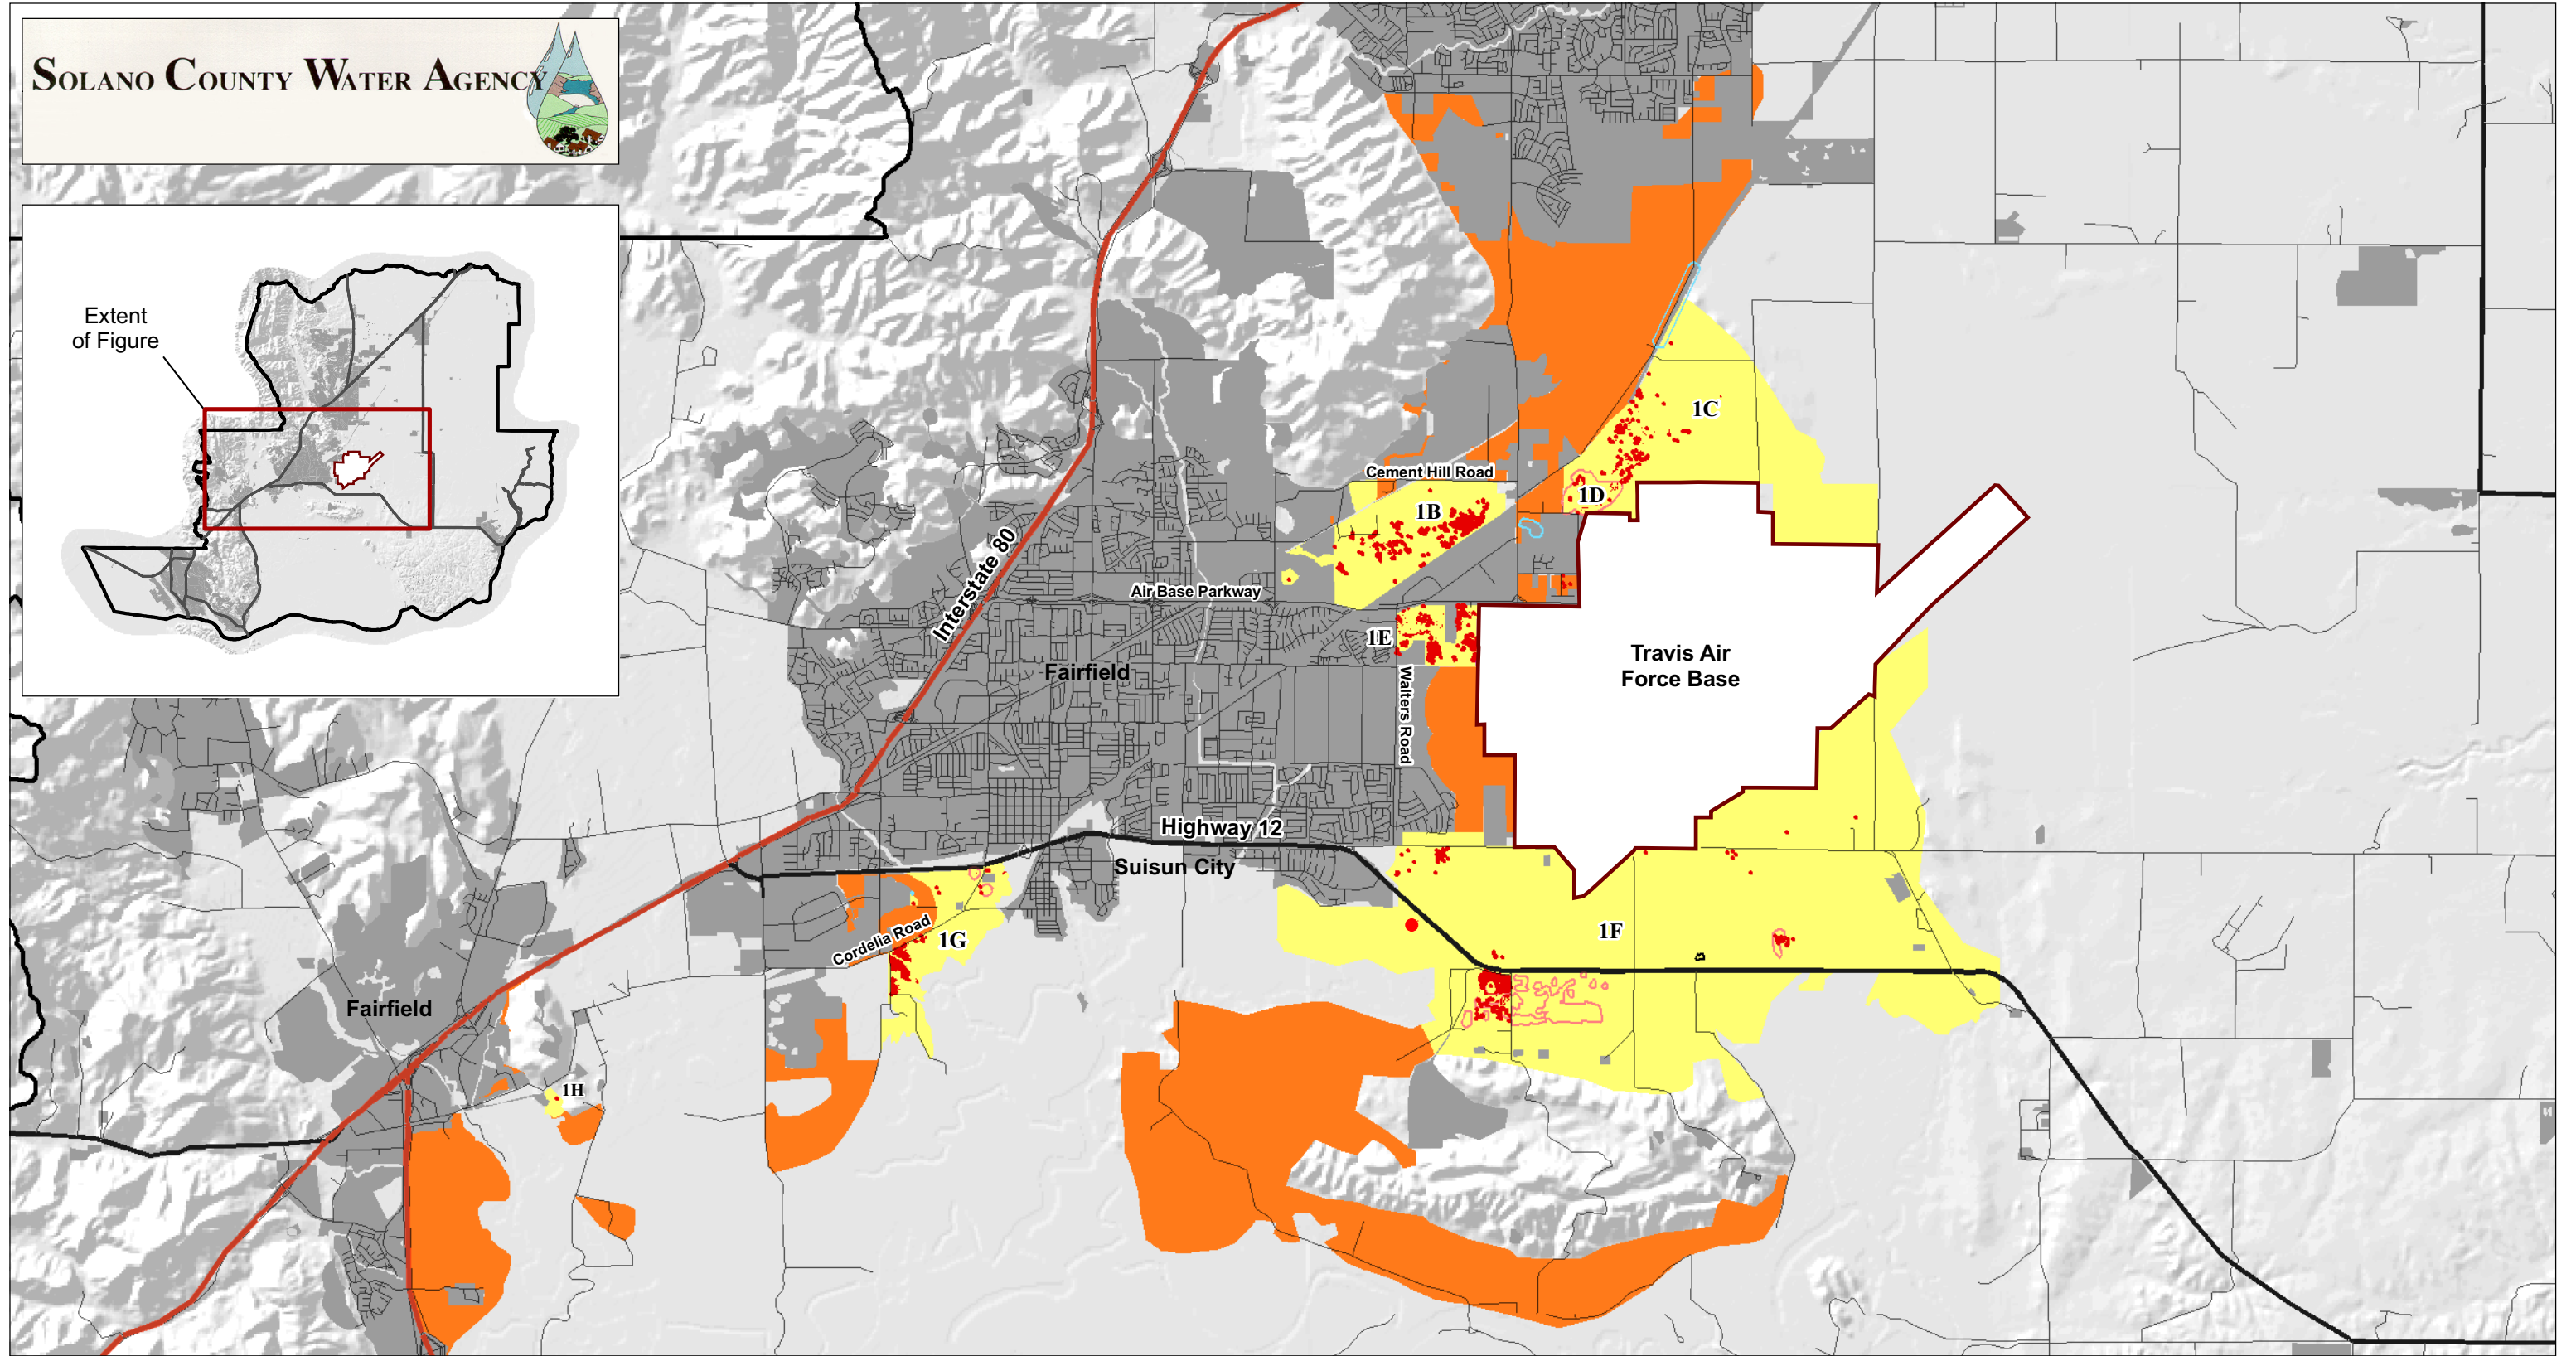

Extent of Figure

L S A

- DEVELOPED
- CORE POPULATION AREAS
- POTENTIAL HABITAT AND WATERSHED/CORRIDOR AREAS
- CONTRA COSTA GOLDFIELD OCCURRENCES (SPECIFIC)
- CONTRA COSTA GOLDFIELD OCCURRENCES (GENERAL)
- OTHER PRESENCE/ ABSENCE RECORDS (PRIMARYLY FROM CNDDDB)
- PRESUMED EXTIRPATED
- STATUS UNKNOWN
- PRESUMED PRESENT

MAP 1

*Contra Costa Goldfield Study  
Solano County, California*

Regional Location and Distribution of  
Contra Costa Goldfields within Solano County